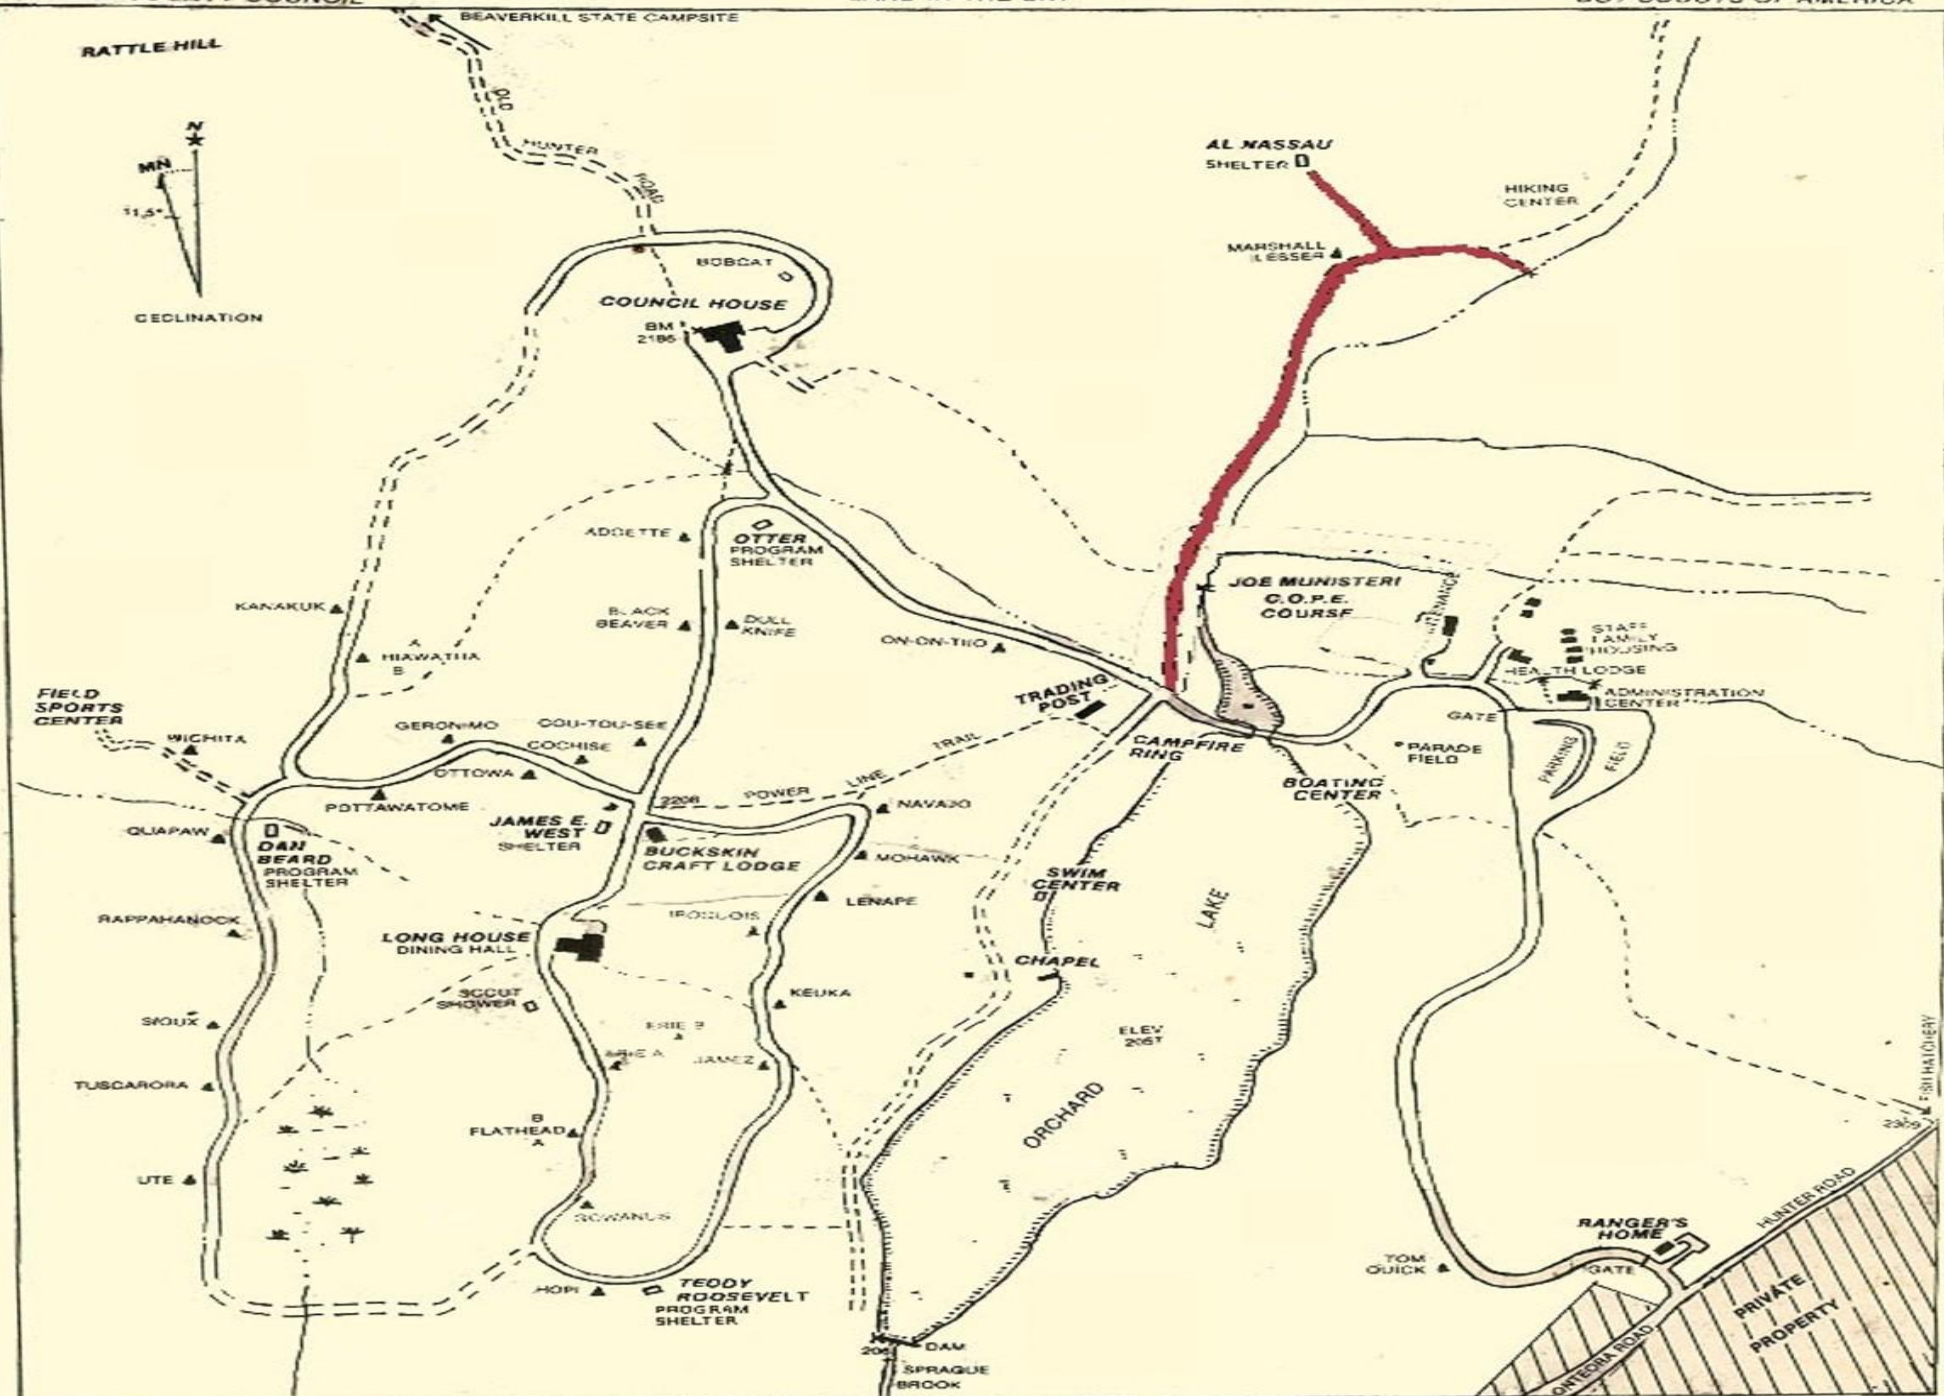

ONTEORA SCOUT RESERVATION

LAND IN THE SKY

NASSAU COUNTY COUNCIL

BOY SCOUTS OF AMERICA

0 500 1000
SCALE IN FEET
 ELEVATION IN FEET ABOVE SEA LEVEL
 TRAIL ALIGNMENT IS APPROXIMATE
 1986 REVISION

LOCATED IN TOWN OF ROCKLAND, SULLIVAN CO., N.Y.
 N.Y.S. CATSKILL FOREST PRESERVE COMPILED FROM
 U.S. GEOLOGICAL SURVEY 7.5' QUADRANGLE (1966 EDITION).
 FIELD CHECK 1969, 1972
 TOPOGRAPHIC MAP SYMBOLS APPLY
 LOCATION OF SE CORNER, N 41°57'18" W 74°45'04"